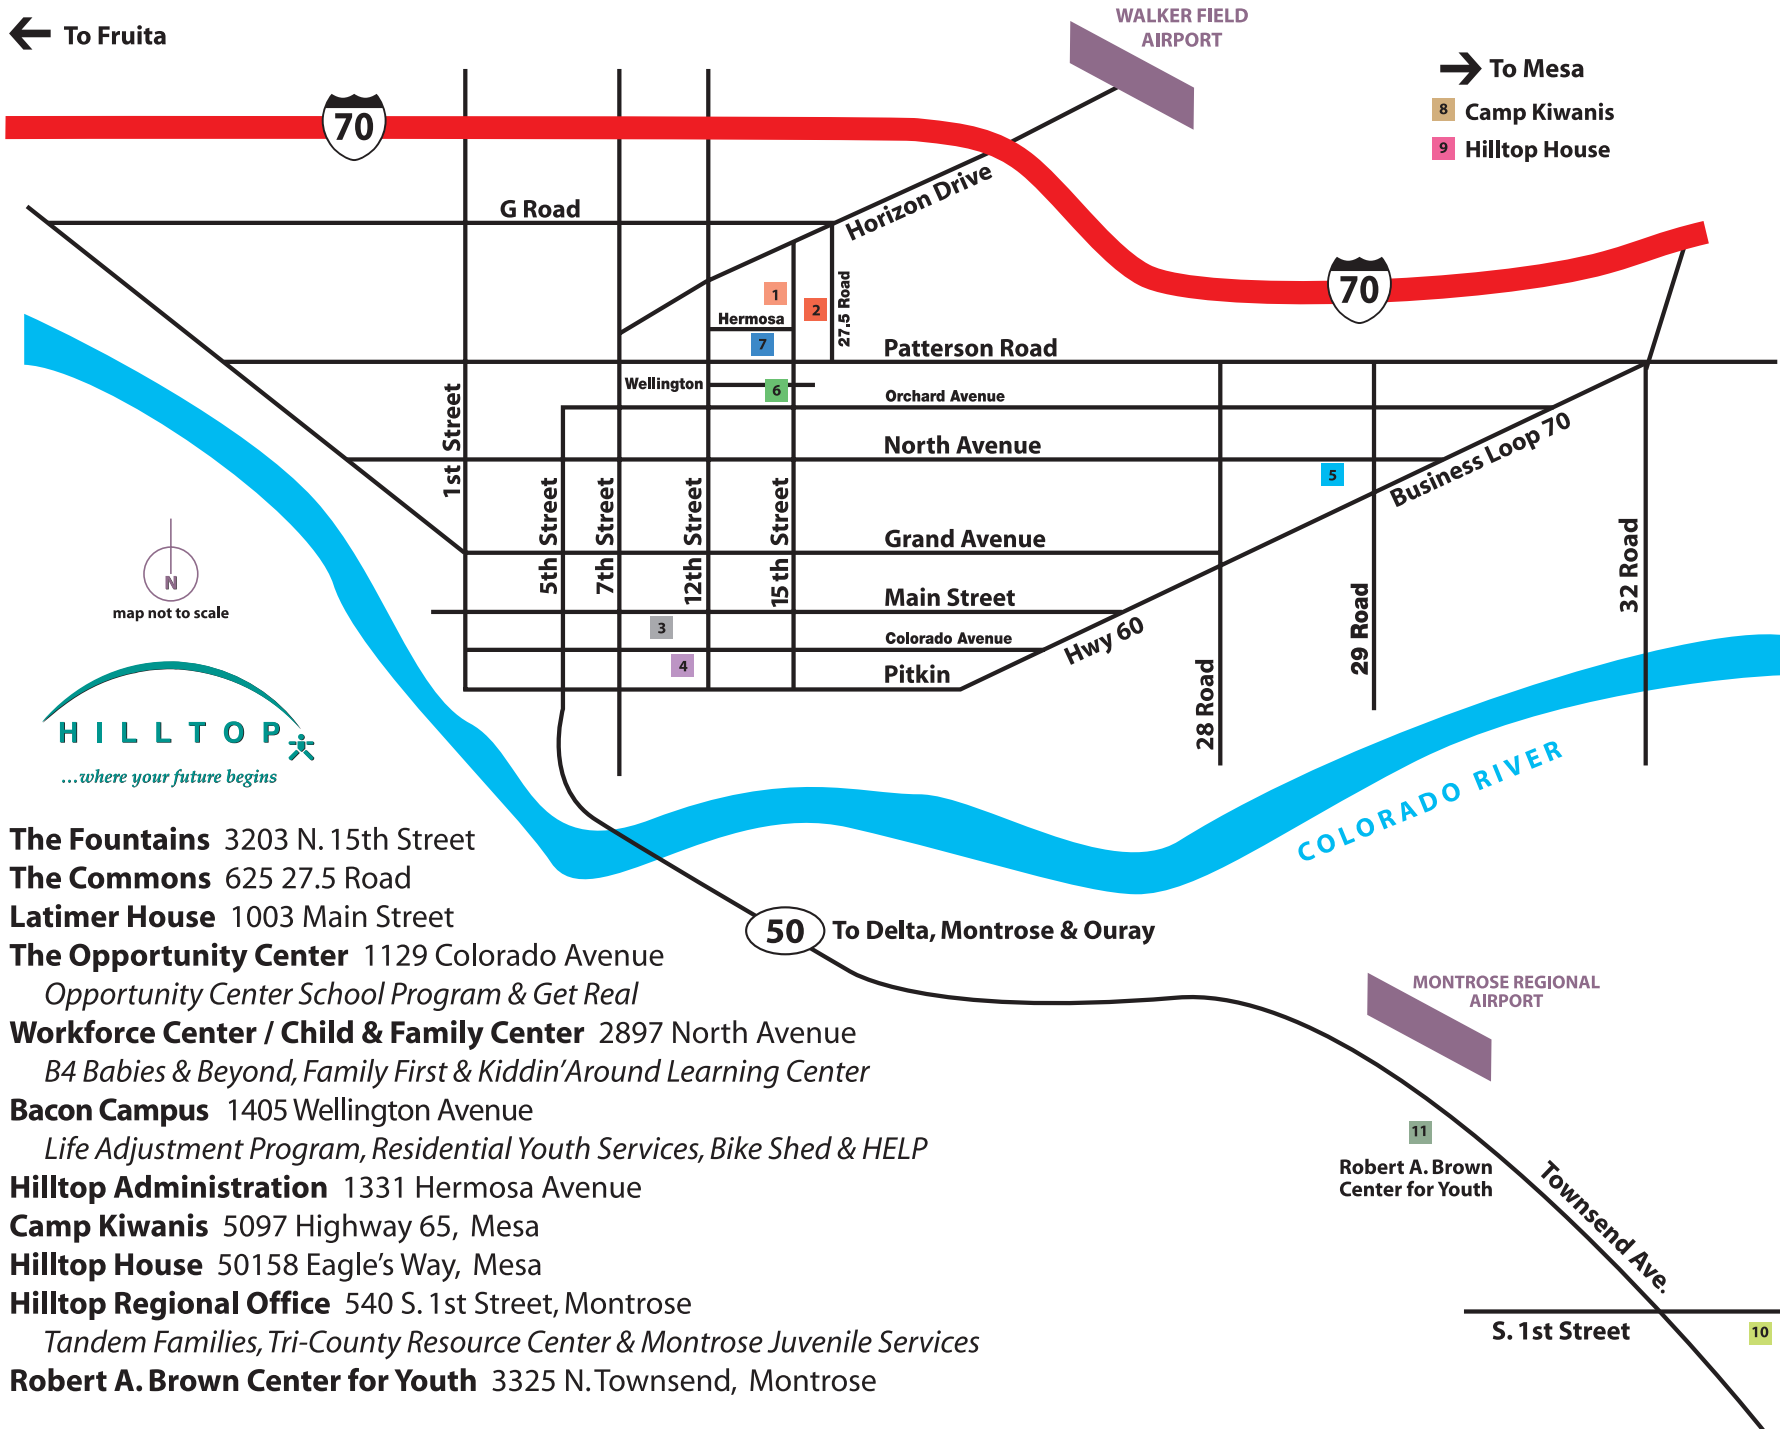

Hilltop Program Map

REVISED DEC 2006

← To Fruita

→ To Mesa

- Camp Kiwanis
- Hilltop House

- 1 The Fountains** 3203 N. 15th Street
- 2 The Commons** 625 27.5 Road
- 3 Latimer House** 1003 Main Street
- 4 The Opportunity Center** 1129 Colorado Avenue
Opportunity Center School Program & Get Real
- 5 Workforce Center / Child & Family Center** 2897 North Avenue
B4 Babies & Beyond, Family First & Kiddin'Around Learning Center
- 6 Bacon Campus** 1405 Wellington Avenue
Life Adjustment Program, Residential Youth Services, Bike Shed & HELP
- 7 Hilltop Administration** 1331 Hermosa Avenue
- 8 Camp Kiwanis** 5097 Highway 65, Mesa
- 9 Hilltop House** 50158 Eagle's Way, Mesa
- 10 Hilltop Regional Office** 540 S. 1st Street, Montrose
Tandem Families, Tri-County Resource Center & Montrose Juvenile Services
- 11 Robert A. Brown Center for Youth** 3325 N. Townsend, Montrose

50 To Delta, Montrose & Ouray

MONTROSE REGIONAL AIRPORT

11
Robert A. Brown
Center for Youth

S. 1st Street

10 Hilltop
Regional
Office